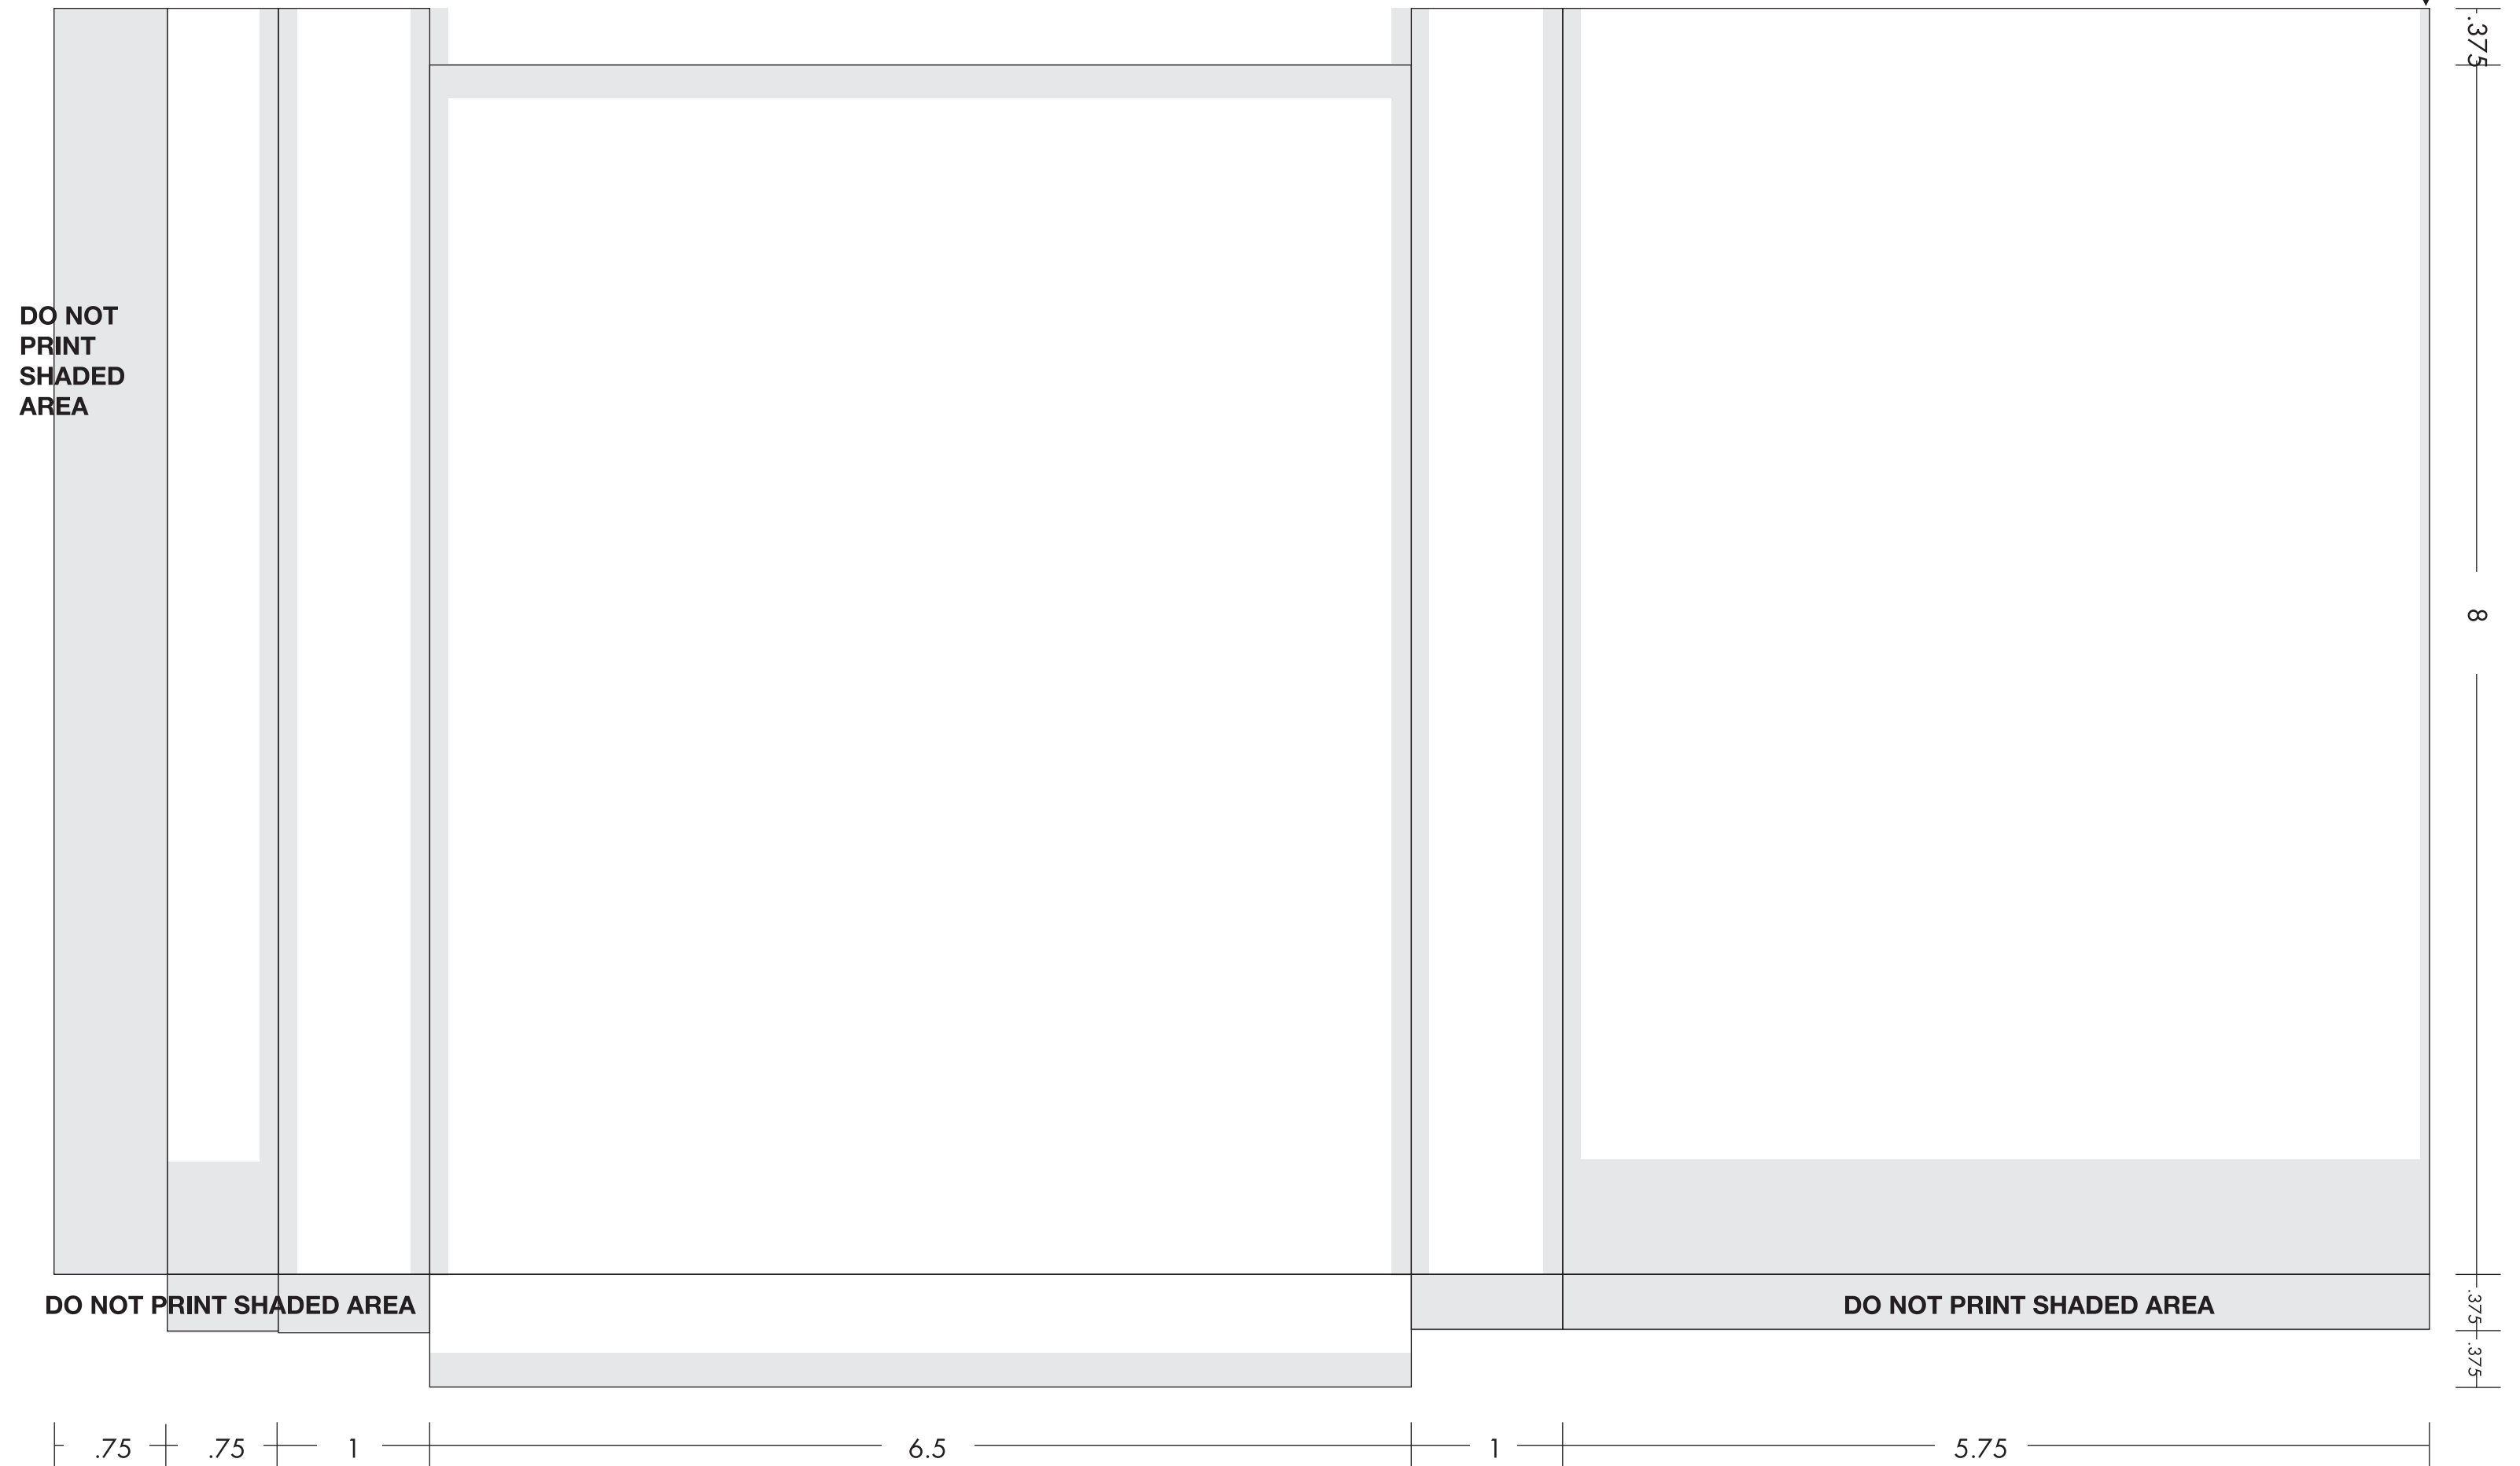

Graphics can be across the bag
or .125" off the fold or .125" bleed

.0625" no print from the edge of paper

DO NOT
PRINT
SHADED
AREA

DO NOT PRINT SHADED AREA

DO NOT PRINT SHADED AREA

6.5x1x8 Template