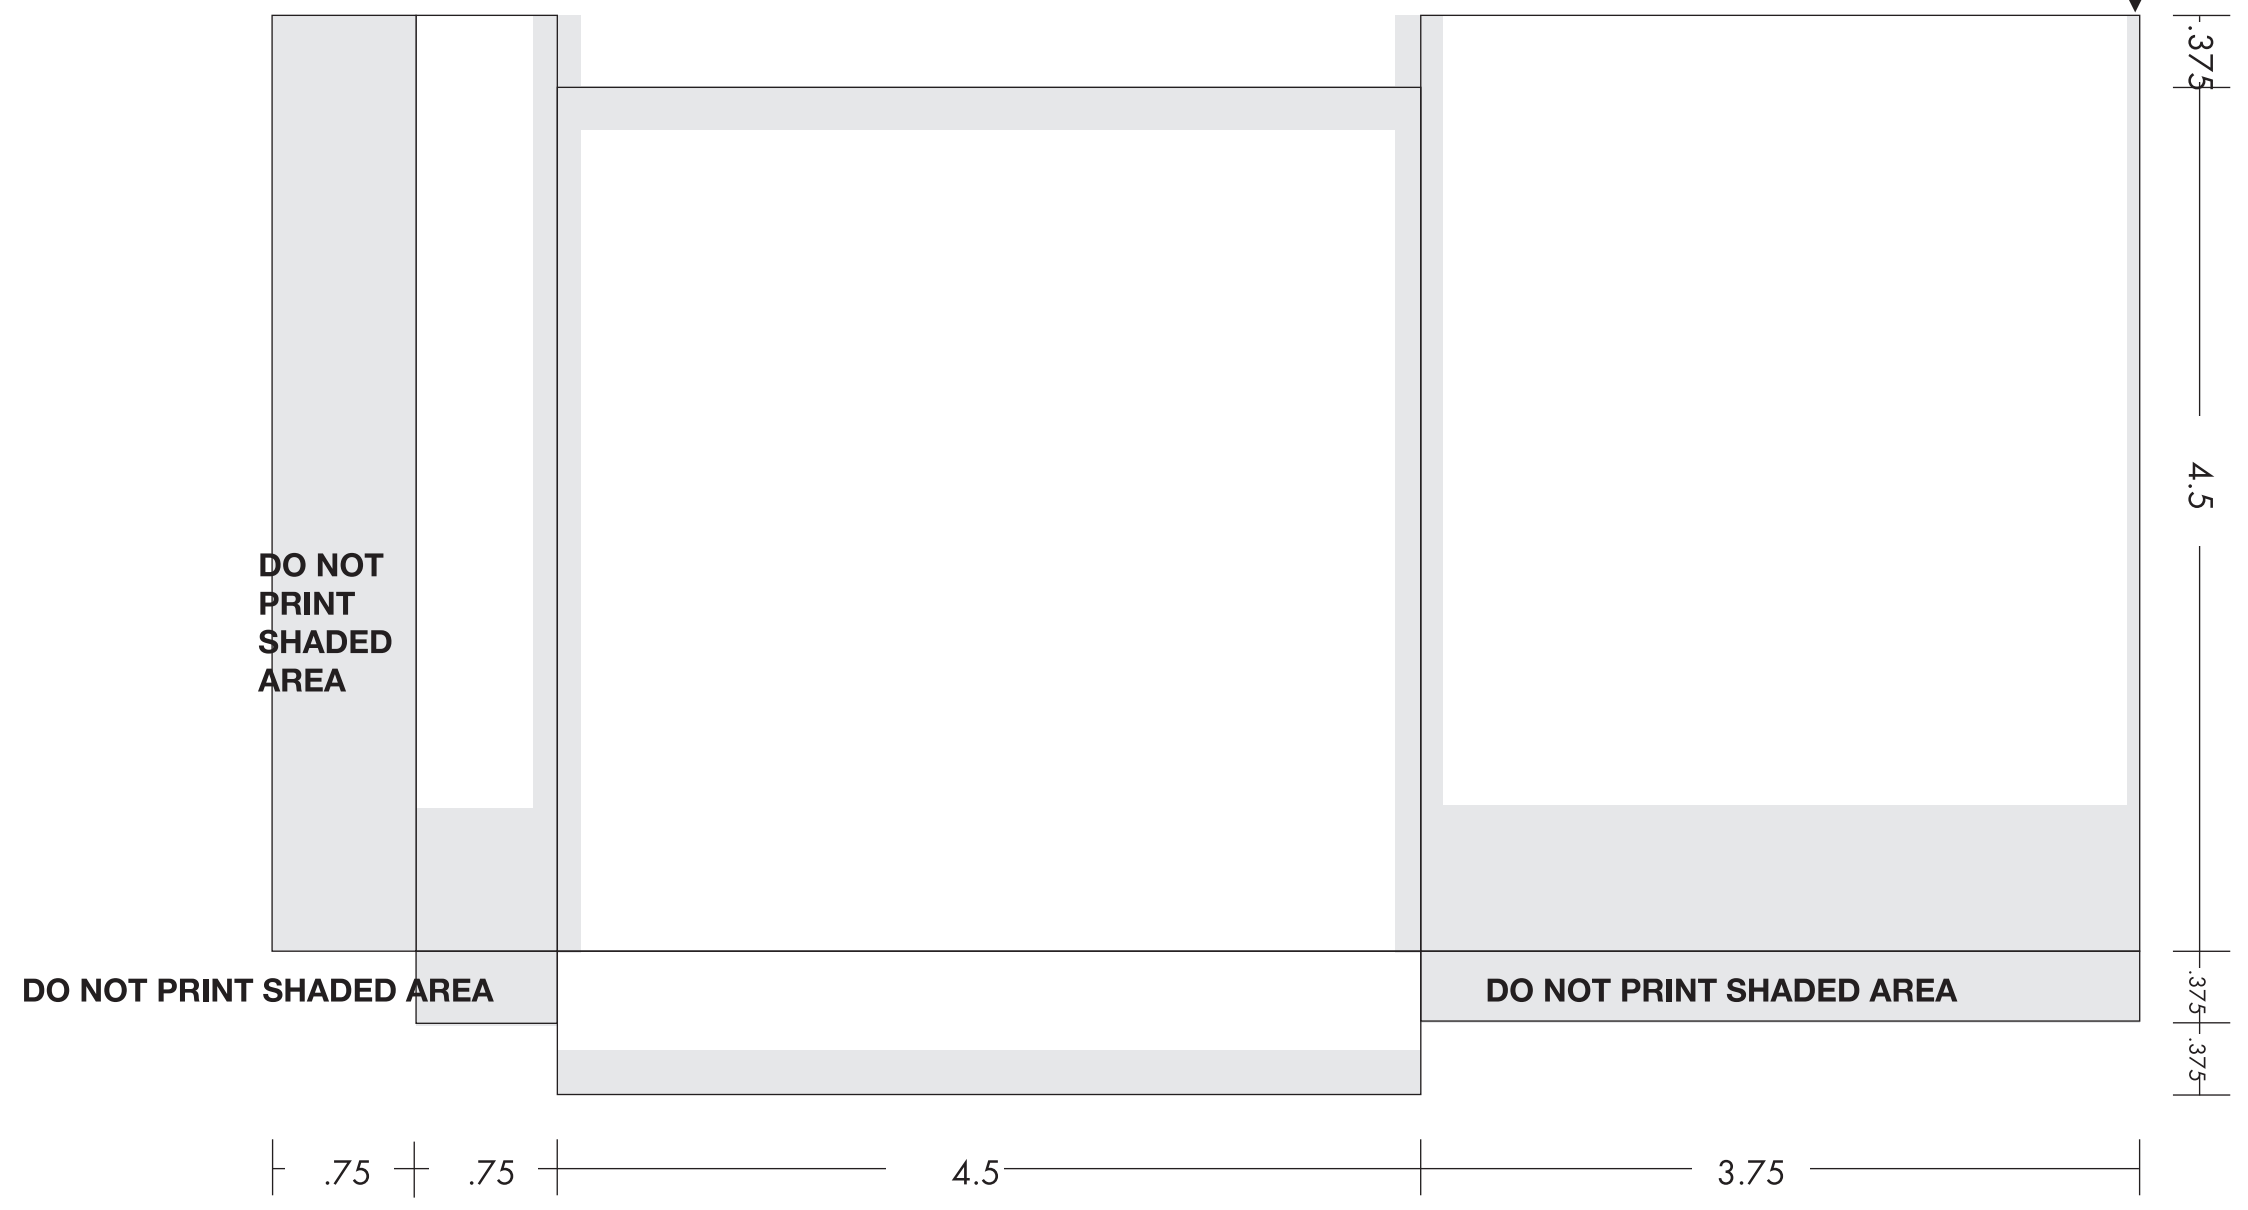

*Graphics can be across the bag  
or .125" off the fold or .125" bleed*

*.0625" no print from the edge of paper*

4.5x4.5 Template