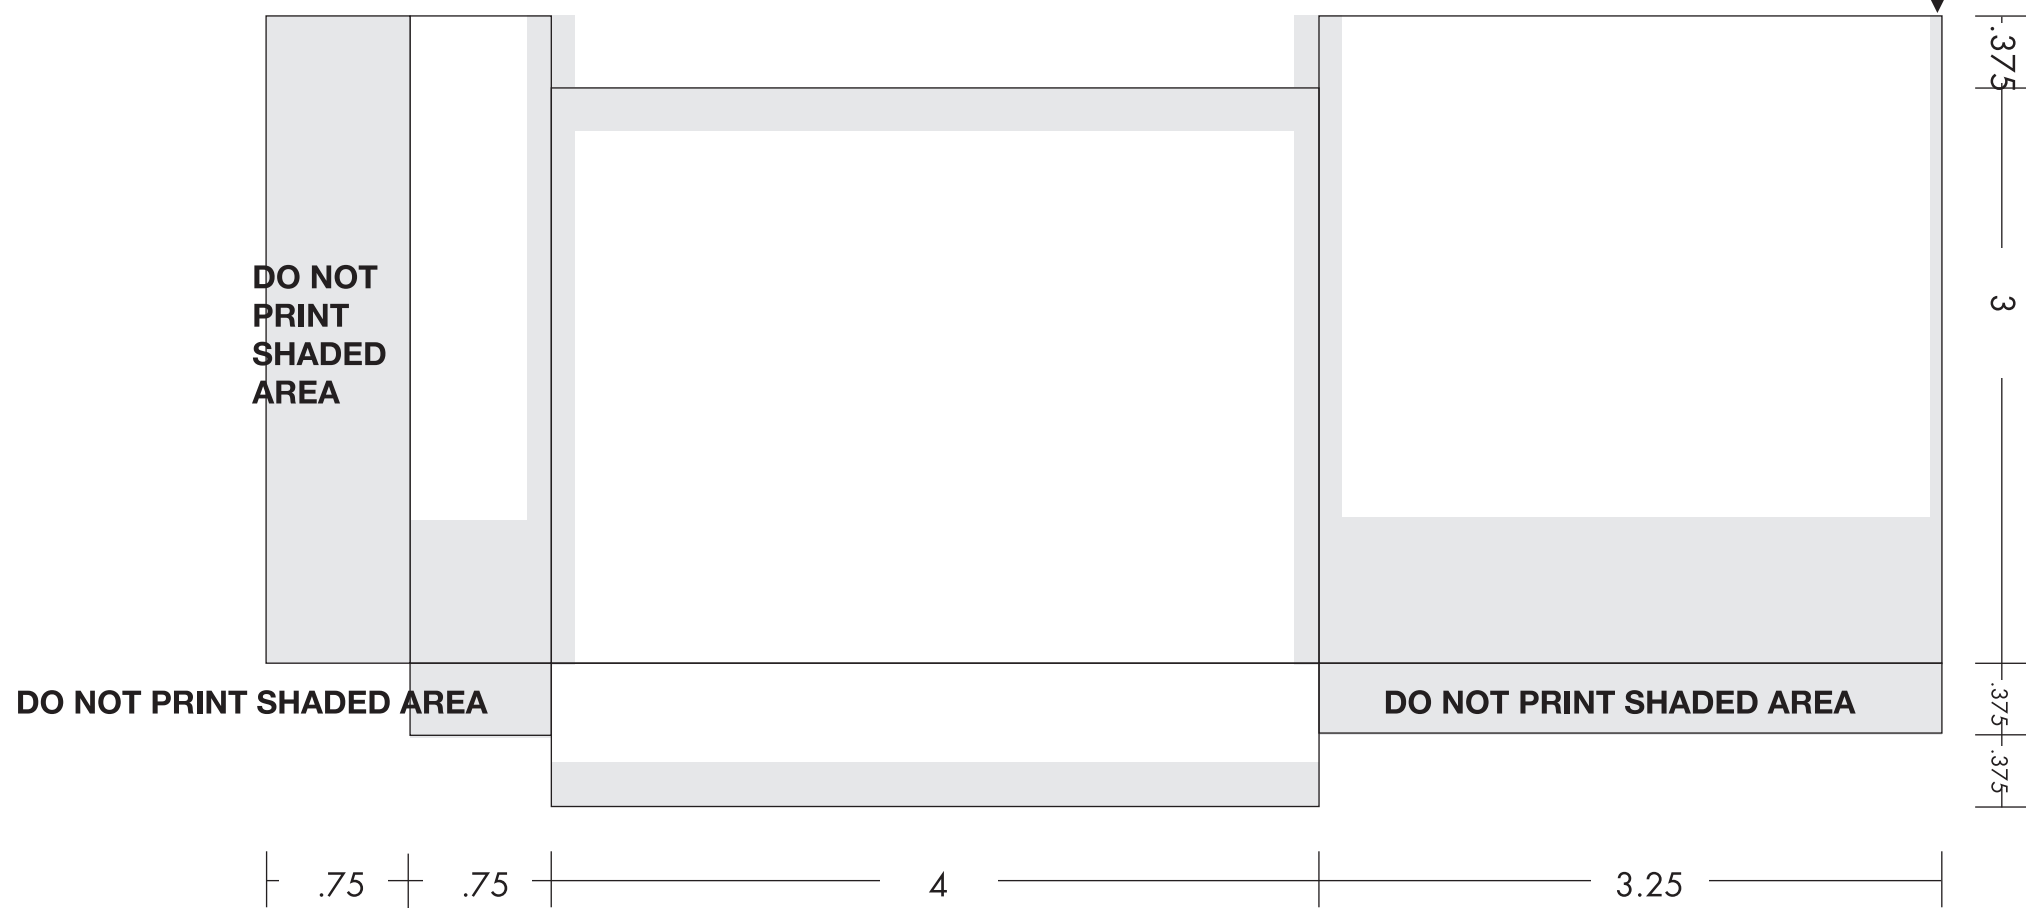

*Graphics can be across the bag
or .125" off the fold or .125" bleed*

.0625" no print from the edge of paper

4x3 Template