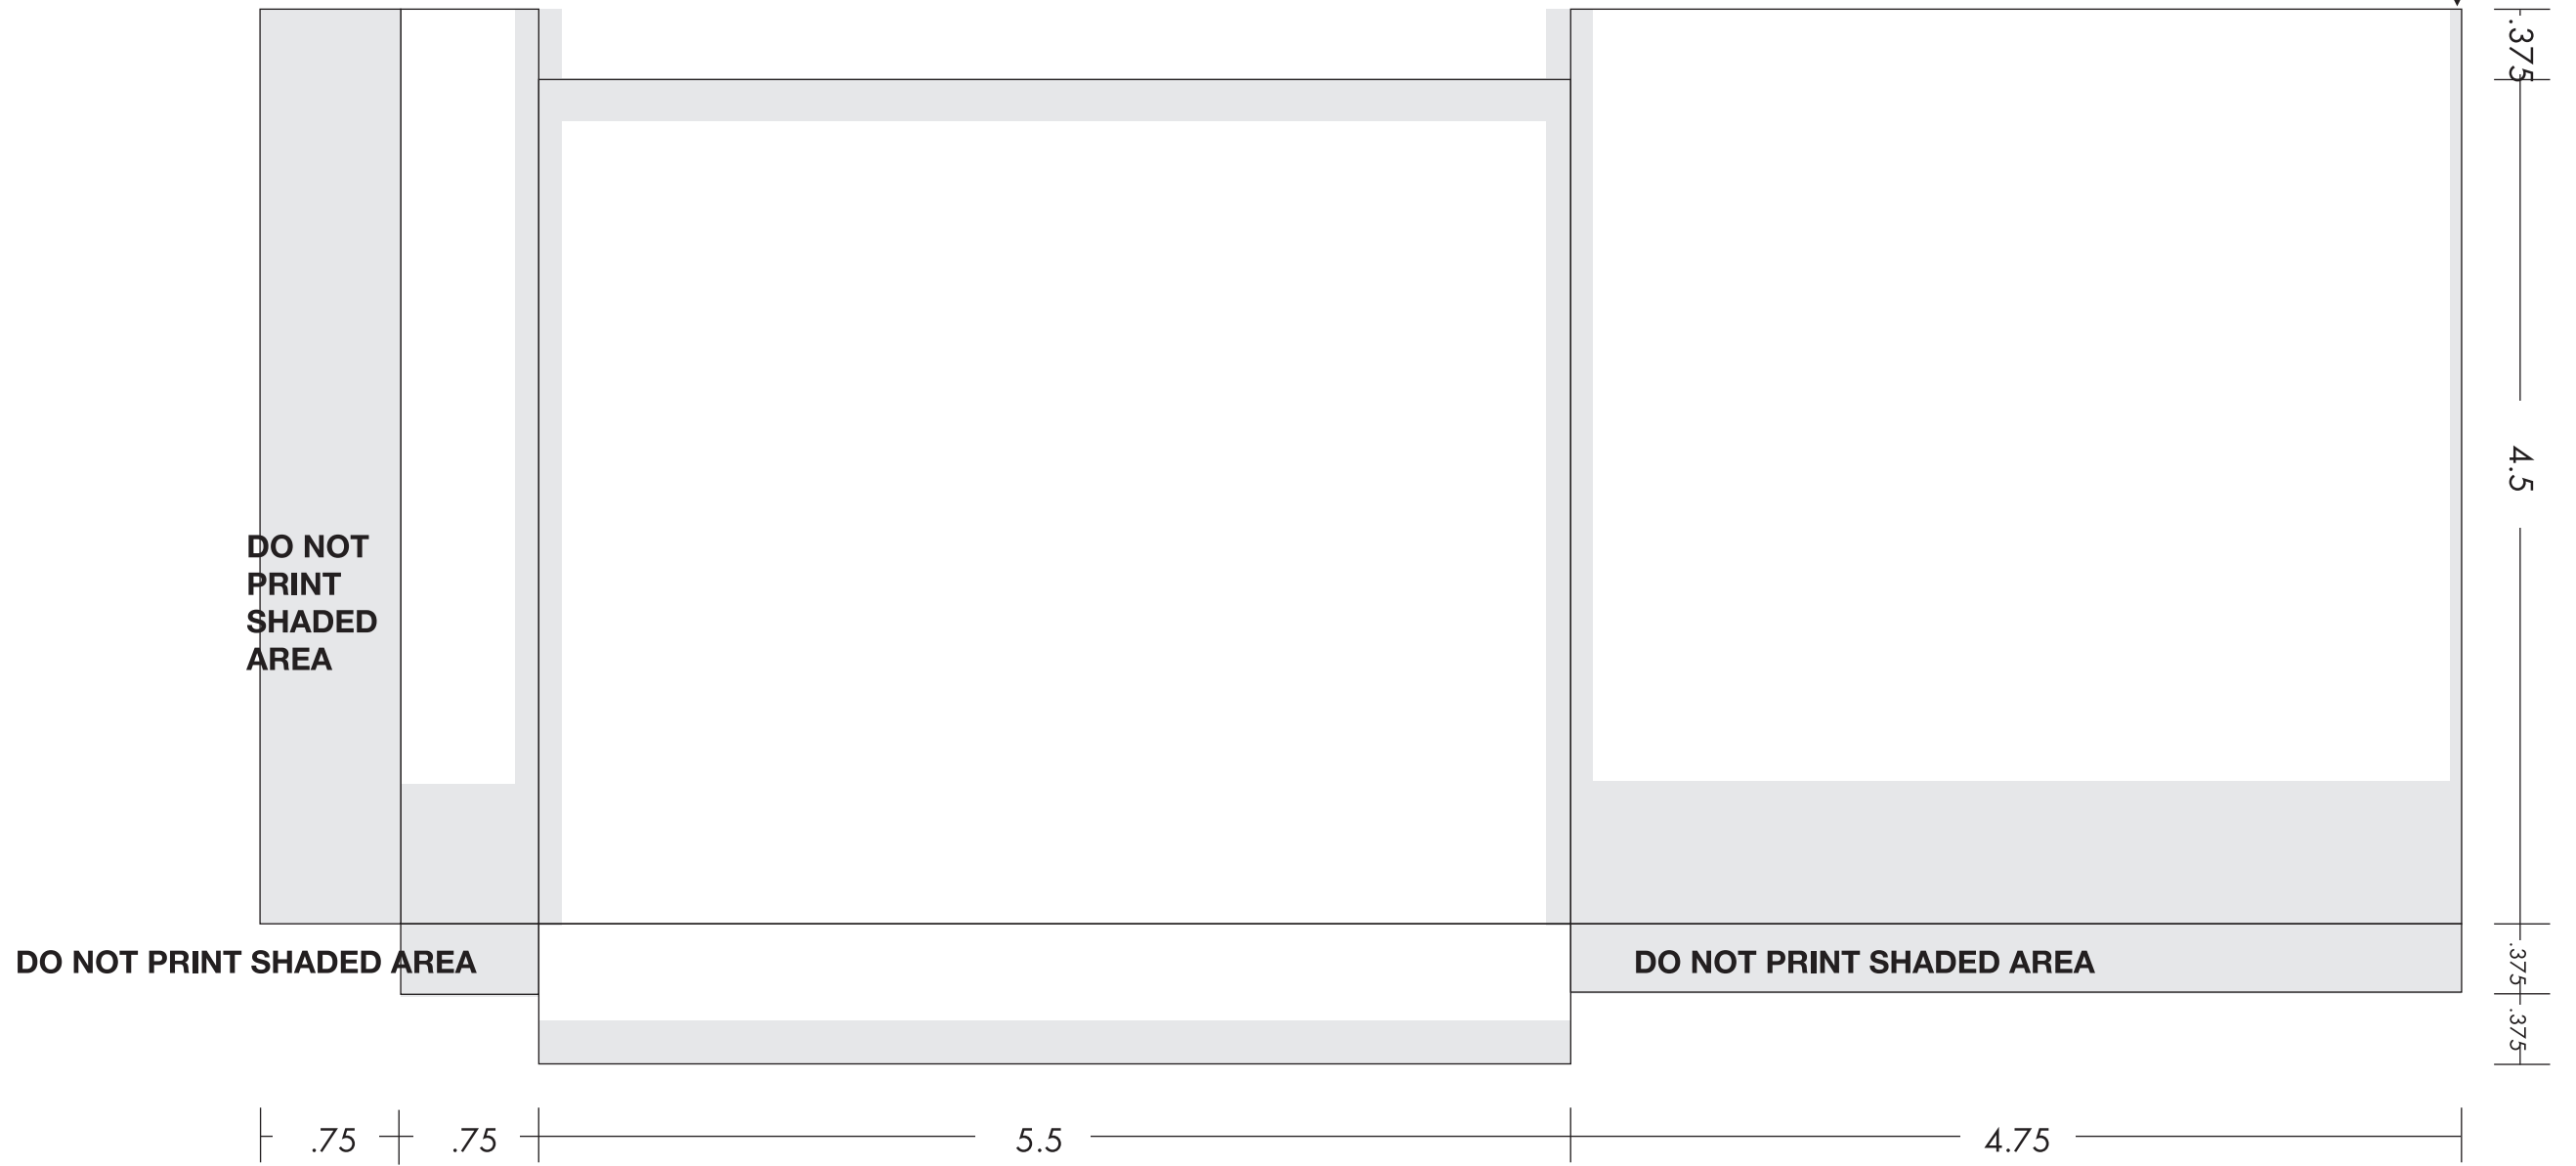

*Graphics can be across the bag
or .125" off the fold or .125" bleed*

.0625" no print from the edge of paper

5.5x4.5 Template